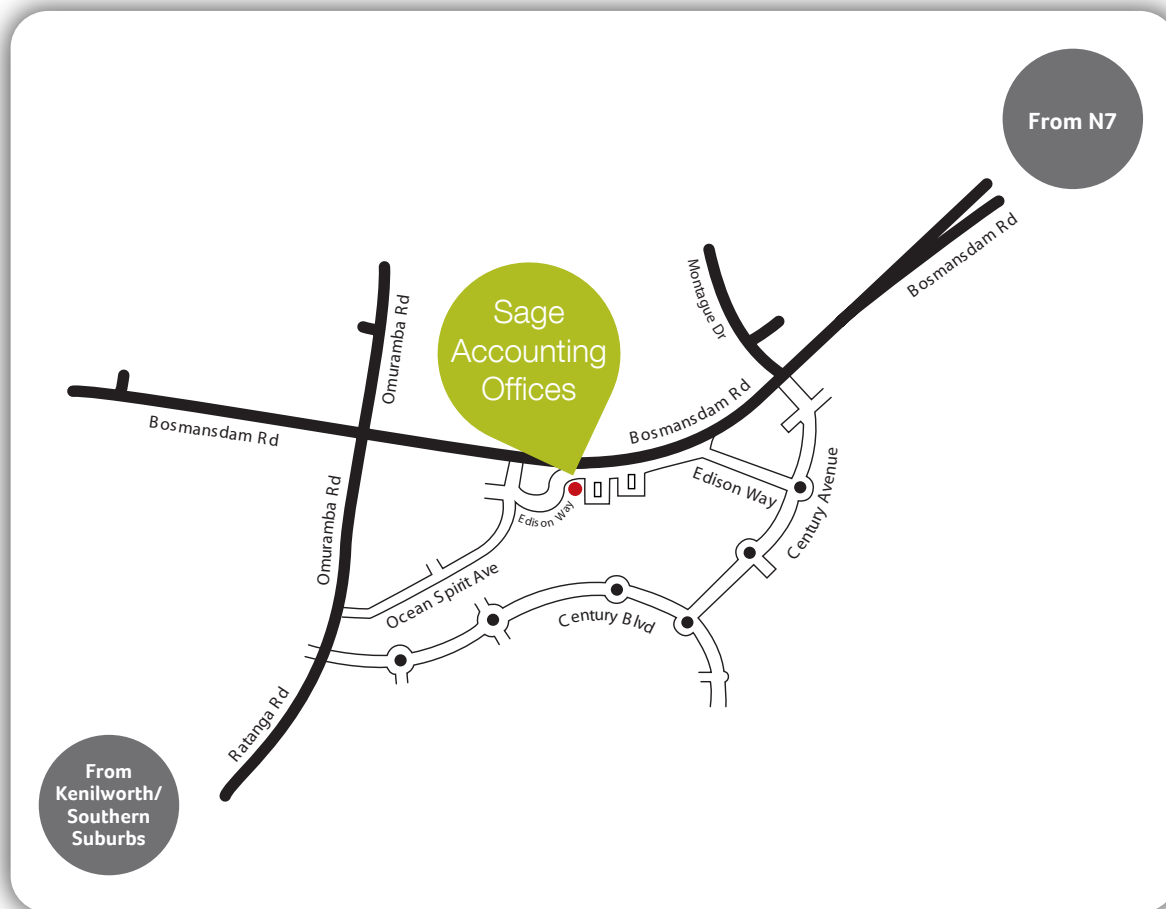

Sage Pastel Accounting

[Map & address to Sage Pastel Accounting Cape Town]

Physical Address: Sage Technology Park

Sage Technology Park
3 Edison Way
Century Gate
Century City
7441

Postal Address

Sage Technology Park
3 Edison Way
Century Gate
Century City
7441